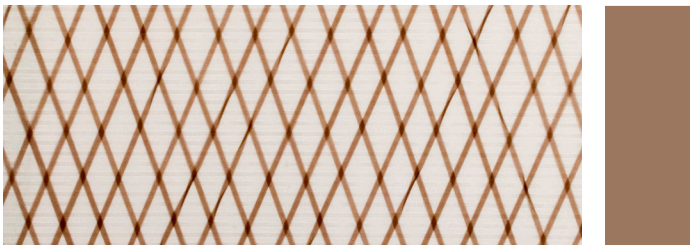

Ultratech® Colors

Ultratech mesh was designed and perfected specifically to deliver strength and stability for sustainable produce packaging. Ultratech can be made using combinations of colors as well as brand-enhancing custom colors.

Due to variations in individual user's monitor settings, calibrations, color print settings and lighting sources, we recommend submitting a sample request for closer color matching purposes.

PMS/Pantone® codes given most closely match actual fabric colors.

Brown (PMS 7504)

Blue (PMS 2141)

Honey (PMS 134)

Red (PMS 199)

Yellow (PMS 101)

Purple (PMS 2090)

Green (PMS 7480)

Black (PMS 419)