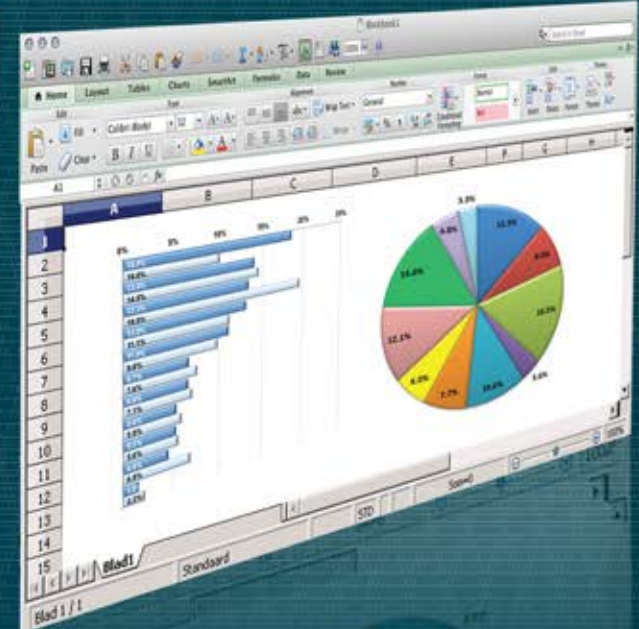

Name	startTime	duration (min)	amountOfDumps	dumpedWeight	avg (g)	avg (oz)
1LB	01-07-13 13:21	1	66	30751	496	54
1LB	01-07-13 13:59	0	16	29132	1820	57
1 - 3lbs speed	01-07-13 14:01	0	13	6364	489	56
1LB	01-07-13 14:01	1	104	18957	1820	56

# VolmpackAnalytics

The information you need when and where you need it.

## KEY FEATURES

- Real time performance monitoring
- Batch machine statistics
- Global statistics for every weigher in your network
- Remote access

## BENEFITS

- Real time analysis from your desktop for measuring throughput
- Batch statistics monitoring to evaluate efficiencies
- Easily measure ROI with the machine global performance statistics